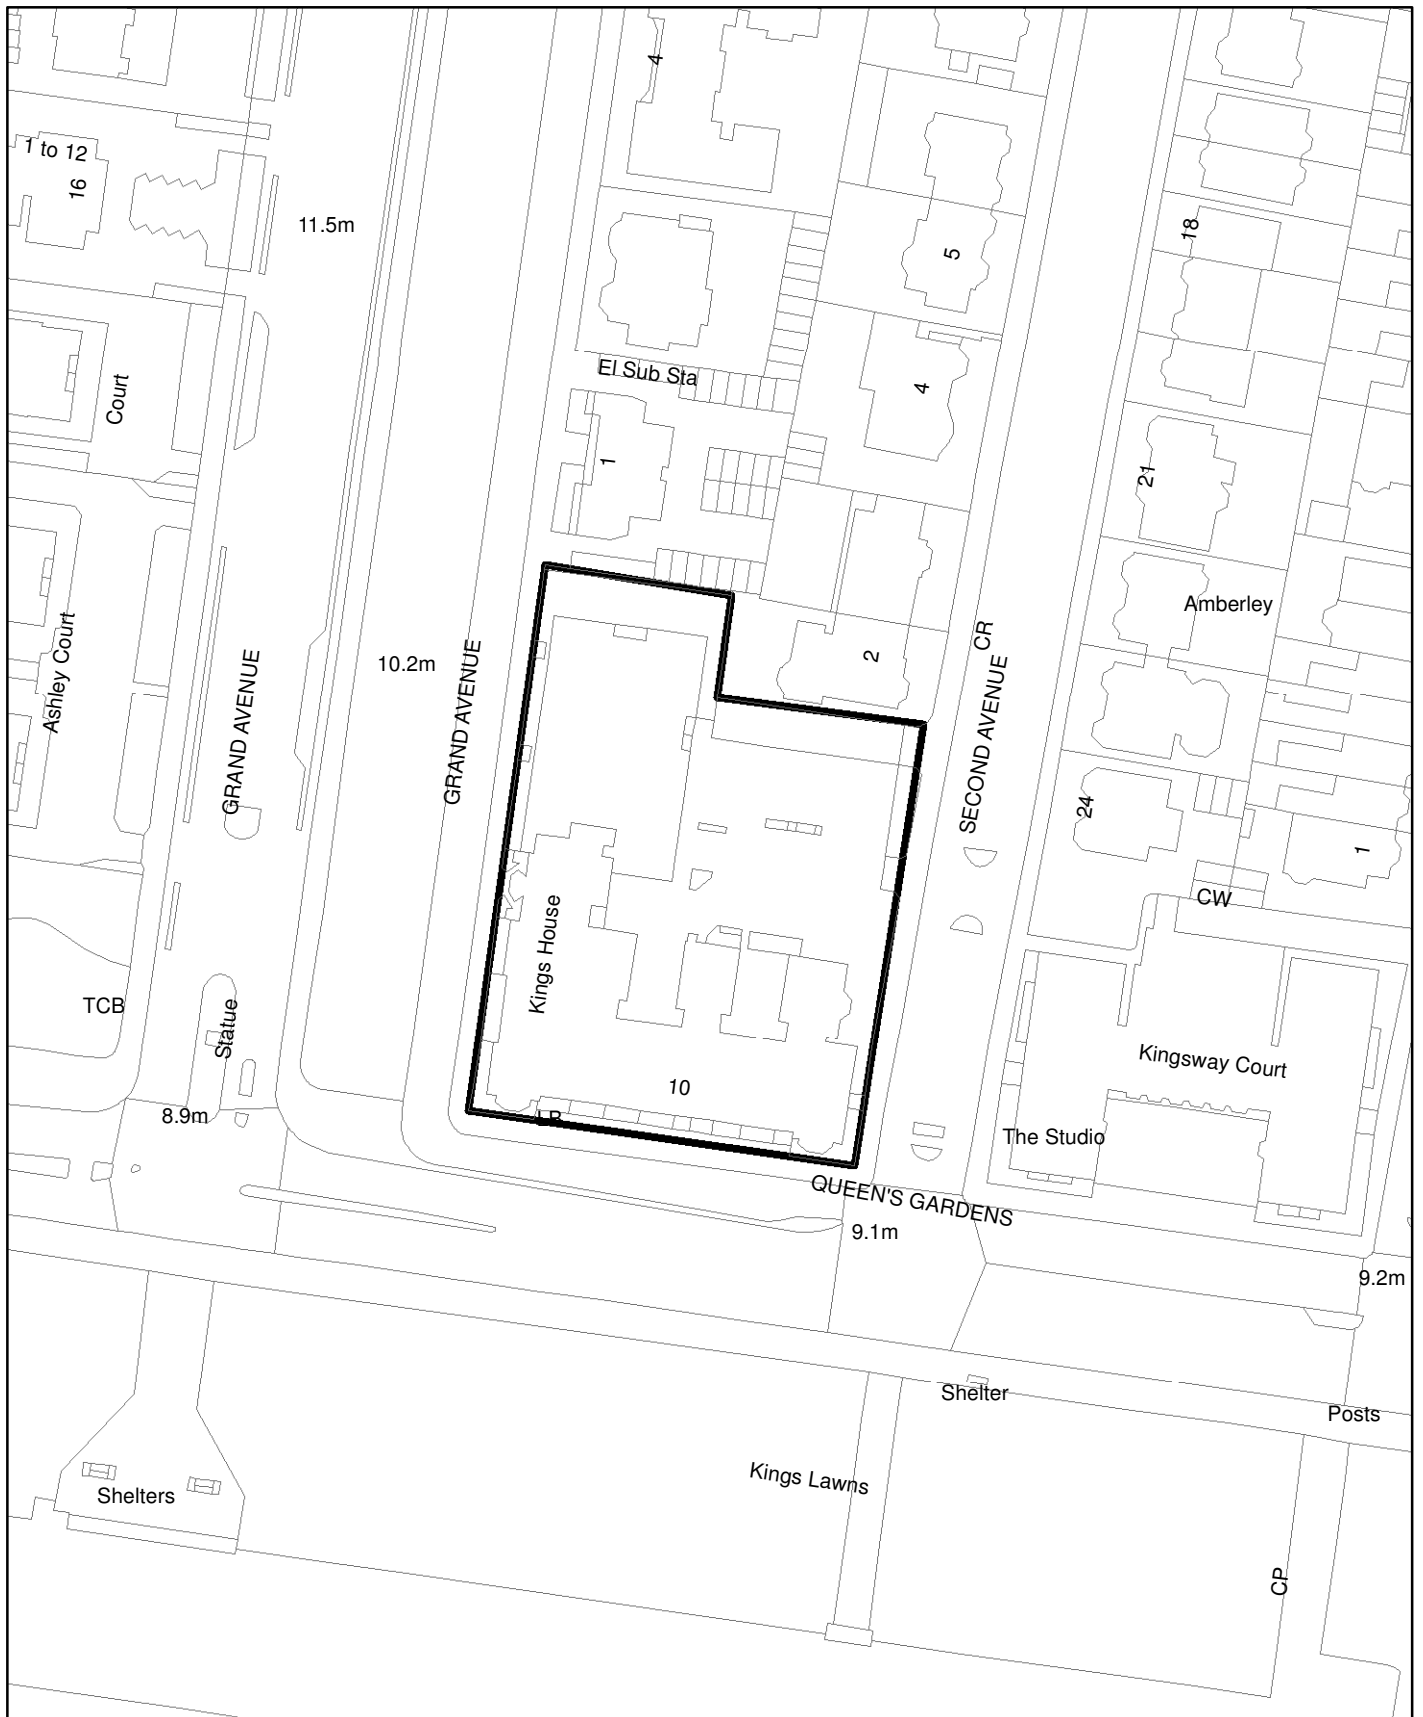

# BH2018/00868 Kings House Grand Avenue Hove

**Scale: 1:1,250**